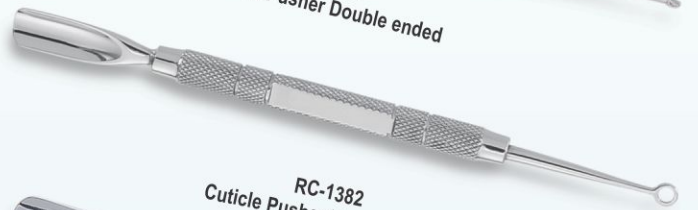

RC-1377
Pedicure Nail Pusher Single-ended

RC-1378
Cuticle Pusher Double ended

RC-1379
Cuticle Pusher Double ended

RC-1380
Cuticle Pusher Double ended

RC-1381
Cuticle Pusher Double ended

RC-1382
Cuticle Pusher Double ended

RC-1383
Cuticle Pusher Double ended

RC-1384
Cuticle Pusher Double ended (Perfect for Fingers & Toe nails)

RC-1385
Pterygium Remover

RC-1386
Cuticle Pusher, Double ended

RC-1387
Cuticle Pusher & Pterygium Remover