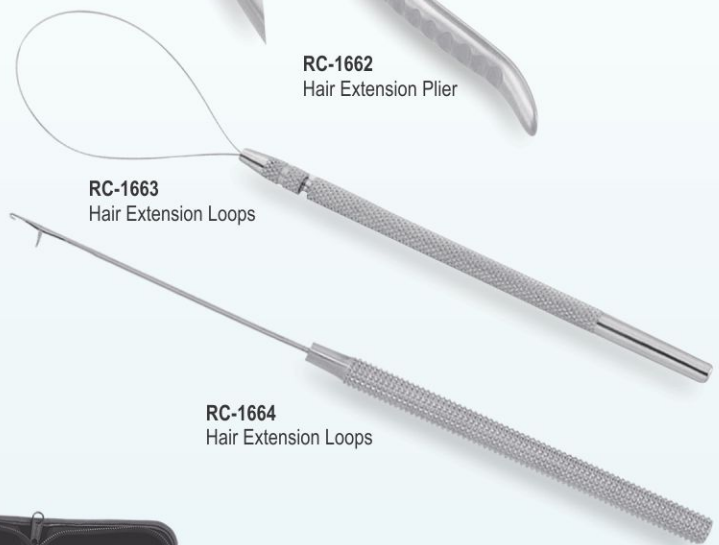

RC-1644
Utility Scissor size: 5.5" / 7.25"

RC-1645
School Baby Scissor. Size: 5"

RC-1646
Electric Wire Scissor with

HAIR EXTENSION PLIERS

RC-1651
Hair Extension Plier

RC-1652
Hair Extension Plier

RC-1658
Hair Extension Plier

RC-1659
Hair Extension Plier

RC-1653
Hair Extension Plier

RC-1654
Hair Extension Plier

RC-1655
Hair Extension Plier
with Plastic handle

RC-1660
Hair Extension Plier

RC-1661
Hair Extension Plier

RC-1657
Hair Extension Plier Kit

RC-1662
Hair Extension Plier

RC-1663
Hair Extension Loops

RC-1664
Hair Extension Loops

RC-1656
Hair Extension Plier
with Plastic handle

RC-1665
Hair Extension Kit
Set of 4 Pcs

RC-1666
Hair Extension Kit
Set of 3 Pcs

RC-1667
Hair Extension Kit
Set of 3 Pcs

RC-1668
Hair Extension Kit
Set of 3 Pcs

RC-1681
Manicure Instruments Kit
Set of 7 Pcs

RC-1682
Manicure Instruments Kit
Set of 5 Pcs

RC-1683
Manicure Instruments Kit
Set of 5 Pcs