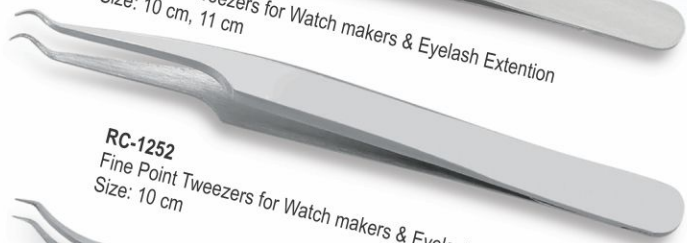

RC-1202
Cuticle Nail Scissor
Size: 10 cm, Straight

RC-1203
Cuticle Scissor
Size: 9.5 cm
Straight

RC-1204
Cuticle Nail Scissor.
Size: 9 cm, Straight

RC-1205
Fancy Scissor.
Size: 9 cm, Straight

RC-1206
Fancy Scissor.
Size: 9 cm, Straight

RC-1207
Nail Scissor. Size: 9 cm,
Straight

RC-1208
Safety Scissor. Size: 9 cm
Straight

RC-1251
Fine Point Tweezers for Watch makers & Eyelash Extension
Size: 10 cm, 11 cm

RC-1252
Fine Point Tweezers for Watch makers & Eyelash Extension
Size: 10 cm