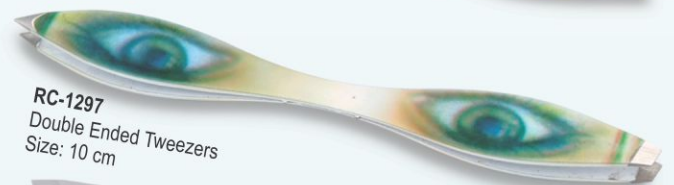

RC-1296
Double Ended Tweezers
Size: 10 cm

RC-1298
Double Ended Tweezers
Size: 10 cm