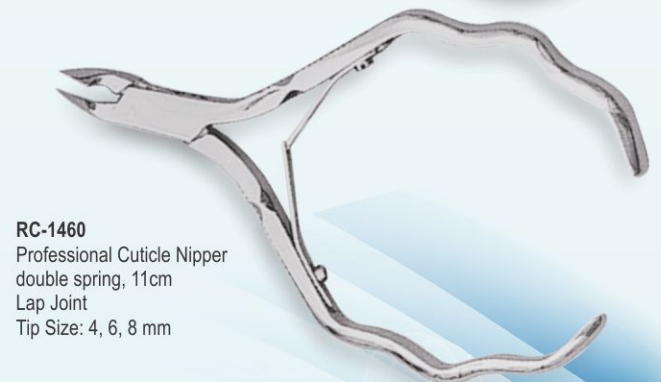

RC-1453
Professional Cuticle Nipper
double spring, 11cm
Box Joint
Tip Size: 4, 6, 8 mm

RC-1458
Professional Cuticle Nipper
Double Spring, 11 cm
Box Joint
Tip Size: 4, 6, 8 mm

RC-1454
Professional Cuticle Nipper
single spring, 10 cm
Box Joint
Tip Size: 4, 6, 8, 10 mm

RC-1459
Cuticle Nipper Square handle
10cm , Box Joint
Tip Size: 4, 6, 8 mm

RC-1455
Professional Cuticle Nipper
Roller spring, 10cm
Box Joint
Tip Size: 4, 6, 8 mm

RC-1460
Professional Cuticle Nipper
double spring, 11cm
Lap Joint
Tip Size: 4, 6, 8 mm