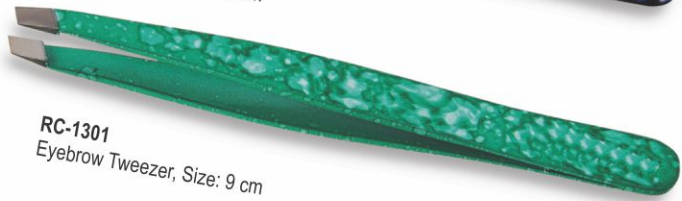

RC-1289
Eyelash Curler
Size: 10 cm

RC-1290
Scissors Tweezers
Size: 9 cm

RC-1291
Eyebrow Tweezers
Size: 9 cm

RC-1292
Eyebrow Tweezers
Size: 9 cm

RC-1293
Eyebrow Tweezers Gold Plated
Size: 9 cm

RC-1294
Tweezers with fine point
Size: 9 cm

RC-1295
Tweezers with fine point
Size: 9 cm

RC-1296
Double Ended Tweezers
Size: 10 cm

RC-1297
Double Ended Tweezers
Size: 10 cm

RC-1298
Double Ended Tweezers
Size: 10 cm

RC-1299
Lighting Tweezers
Size: 10 cm

EYEBROW TWEEZERS

RC-1300
Eyebrow Tweezer, Size: 9 cm

RC-1301
Eyebrow Tweezer, Size: 9 cm

RC-1302
Eyebrow Tweezer, Size: 9 cm

RC-1303
Eyebrow Tweezer, Size: 9 cm

RC-1304
Eyebrow Tweezer, Size: 9 cm

RC-1305
Eyebrow Tweezer, Size: 9 cm