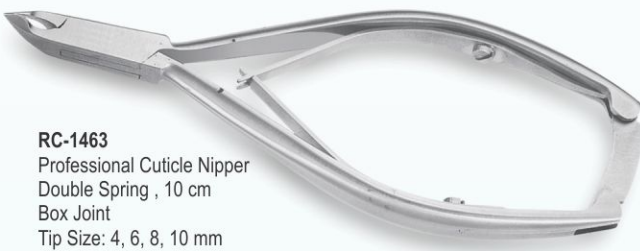

RC-1462
Professional Cuticle Nipper
Single Spring, 10 cm
Box Joint
Tip Size: 4, 6, 8 mm