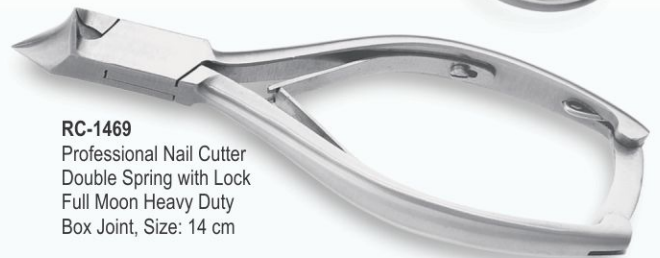

RC-1468
Cuticle Nipper
Scissors Handle, 10 cm
Box Joint
Tip Size: 4, 6, 8 mm