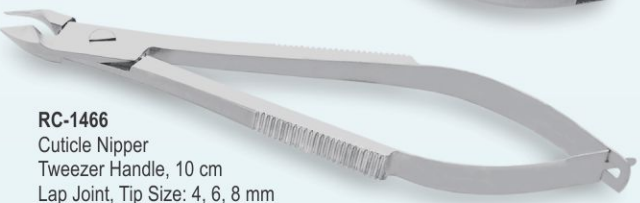

RC-1465
Professional Cuticle Nipper Barrel Spring, 10 cm
Lap Joint
Tip Size: 4, 6, 8 mm

RC-1466
Cuticle Nipper
Tweezer Handle, 10 cm
Lap Joint, Tip Size: 4, 6, 8 mm