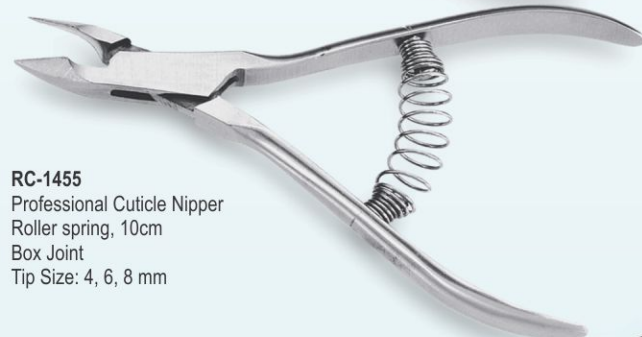

RC-1454
Professional Cuticle Nipper
single spring, 10 cm
Box Joint
Tip Size: 4, 6, 8, 10 mm

RC-1461
Professional Cuticle Nipper
Single Spring , 10 cm
Lap Joint
Tip Size: 4, 6, 8, 10 mm

RC-1455
Professional Cuticle Nipper
Roller spring, 10cm
Box Joint
Tip Size: 4, 6, 8 mm